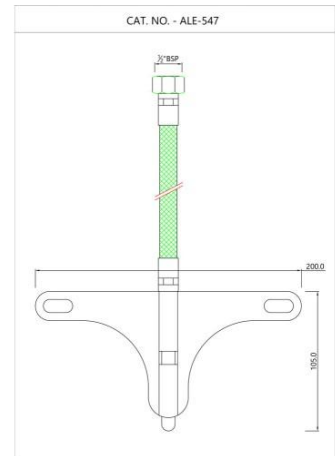

ALE-CHR-547

??? ??????

Price: 550.00 INR