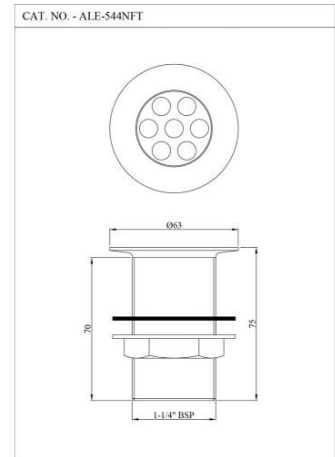

ALE-CHR-544NHT

????? ??????

Price: 600.00 INR