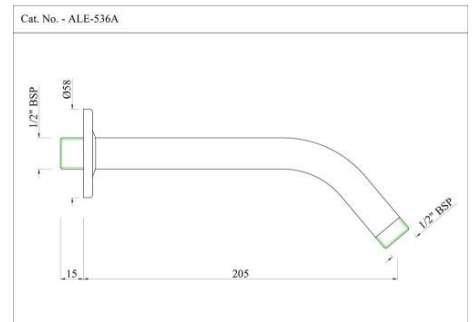

ALE-CHR-536A

???? ? 240 mm ?????

Price: 525.00 INR

ALE-CHR-055

Concealed Body for Single Lever
Divertor

Price: 3550.00 INR