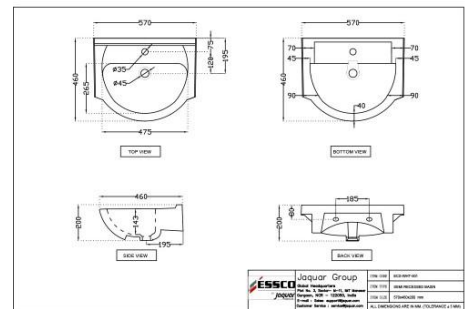

# Wash Basin

ECS-WHT-841

Wall Hung Corner Basin

Price: 1250.00 INR

ECS-WHT-501

Semi Recessed Basin

Price: 2650.00 INR

ECS-WHT-301