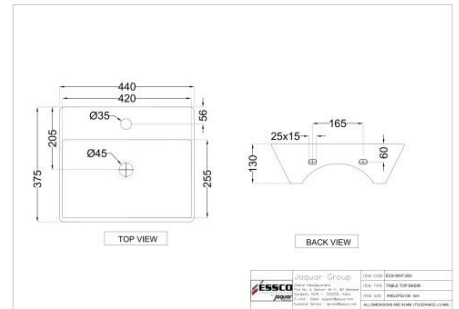

# Wash Basin

ECS-WHT-933

Table Top Basin

Price: 2575.00 INR

ECS-WHT-931

Table Top Basin

Price: 2250.00 INR

ECS-WHT-901