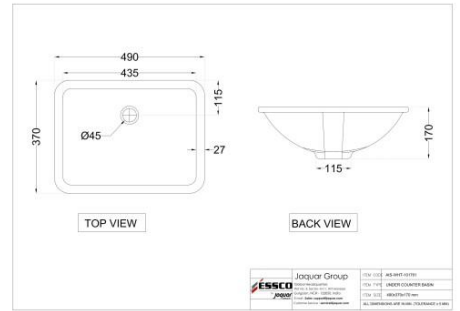

AIS-WHT-101301

Full Pedestal

Price: 1350.00 INR