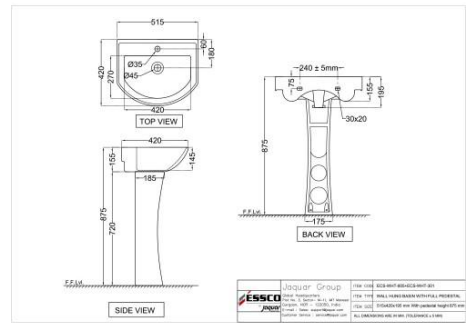

ECS-WHT-811

Wall Hung Basin

Price: 1400.00 INR