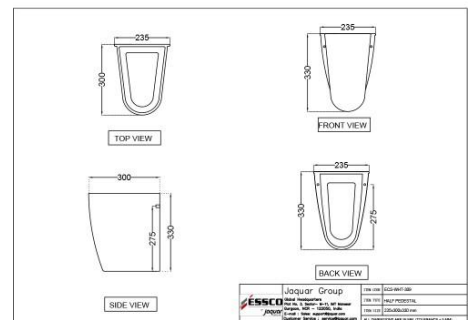

Wash Basin

ECS-WHT-801

Wall Hung Basin

Price: 1850.00 INR

ECS-WHT-817

Wall Hung Basin

Price: 1825.00 INR

ECS-WHT-309

Half Pedestal

Price: 1225.00 INR