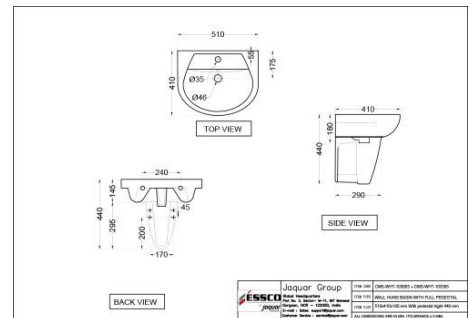

Wash Basin

ORS-WHT-105931

Table Top Basin

Price: 3150.00 INR

CMS-WHT-103801

Wall Hung Basin

Price: 2775.00 INR

CMS-WHT-103803

Wall Hung Basin

Price: 2575.00 INR