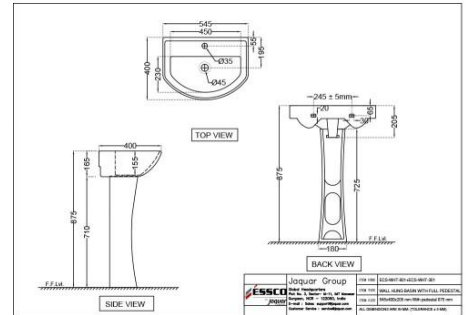

ECS-WHT-817

Wall Hung Basin

Price: 1825.00 INR