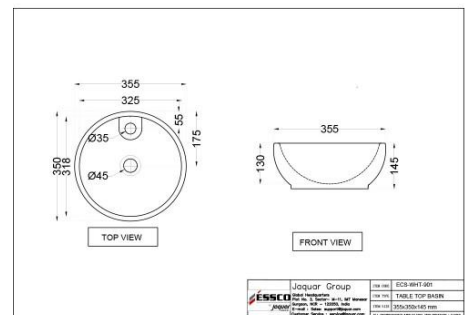

Wash Basin

ECS-WHT-933

Table Top Basin

Price: 2575.00 INR

ECS-WHT-931

Table Top Basin

Price: 2250.00 INR

ECS-WHT-901

Table Top Basin

Price: 2000.00 INR