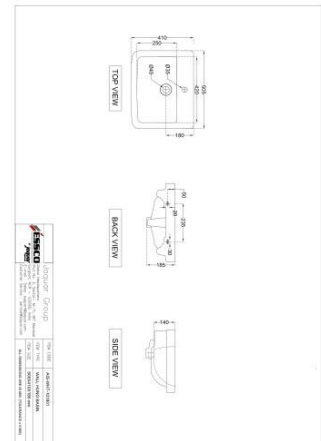

Wash Basin

AIS-WHT-101701

Under Counter Basin

Price: 2250.00 INR

AIS-WHT-101301

Full Pedestal

Price: 1350.00 INR

AIS-WHT-101801

Wall Hung Basin

Price: 2000.00 INR