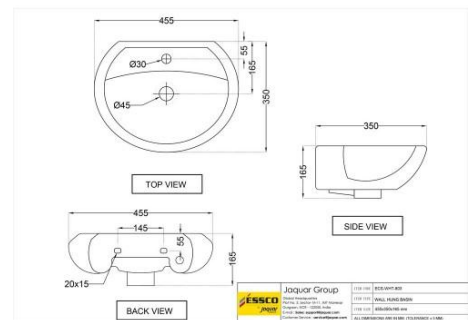

ECS-WHT-803

Wall Hung Basin

Price: 1350.00 INR