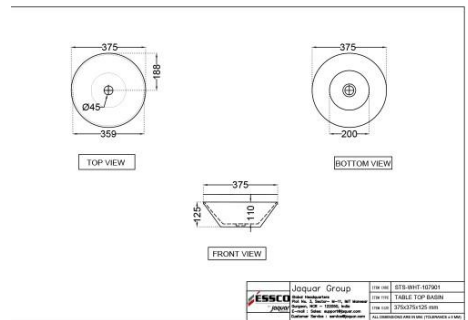

Wash Basin

STS-WHT-107905

Table Top Basin

Price: 2850.00 INR

STS-WHT-107903

Table Top Basin

Price: 2475.00 INR

STS-WHT-107901

Table Top Basin

Price: 2525.00 INR