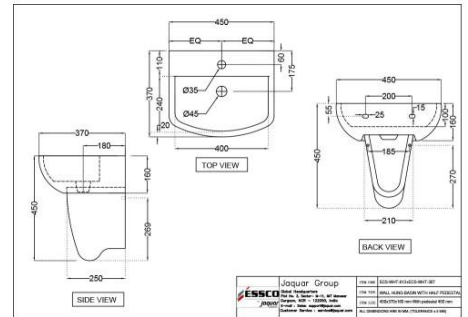

# Wash Basin

ECS-WHT-813

Wall Hung Basin

Price: 1525.00 INR