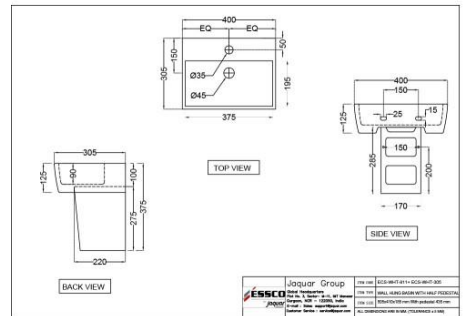

# Wash Basin

ECS-WHT-805

Wall Hung Basin

Price: 1525.00 INR

ECS-WHT-811

Wall Hung Basin

Price: 1400.00 INR

ECS-WHT-819