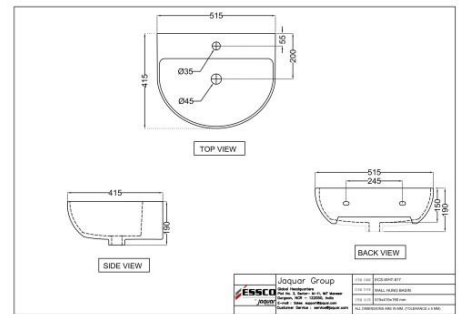

# Wash Basin

ECS-WHT-801

Wall Hung Basin

Price: 1850.00 INR

ECS-WHT-817

Wall Hung Basin

Price: 1825.00 INR

ECS-WHT-309