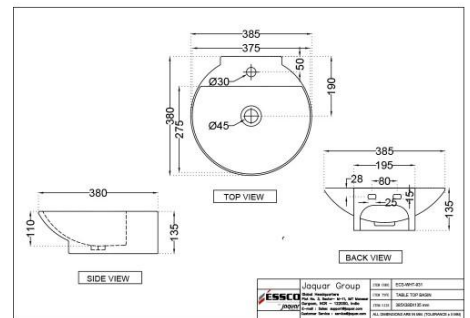

# Wash Basin

ECS-WHT-933

Table Top Basin

Price: 2575.00 INR

ECS-WHT-931

Table Top Basin

Price: 2250.00 INR

ECS-WHT-901