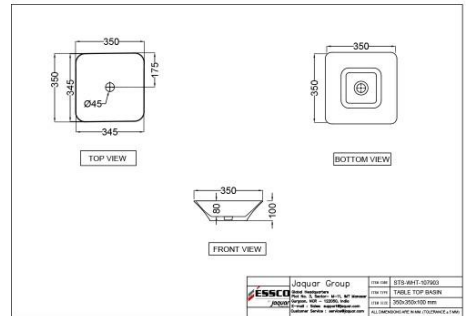

# Wash Basin

STS-WHT-107905

Table Top Basin

Price: 2850.00 INR

STS-WHT-107903

Table Top Basin

Price: 2475.00 INR

STS-WHT-107901