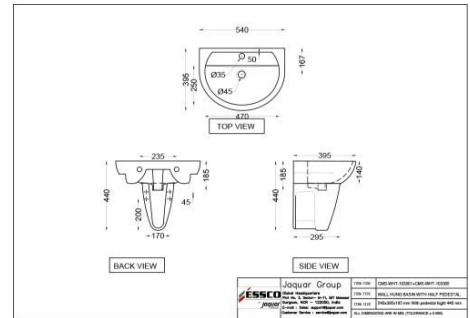

# Wash Basin

ORS-WHT-105931

Table Top Basin

Price: 3150.00 INR

CMS-WHT-103801

Wall Hung Basin

Price: 2775.00 INR

CMS-WHT-103803