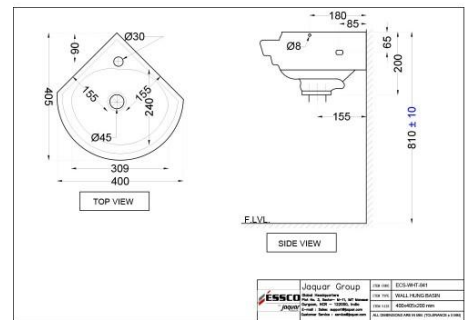

# Wash Basin

ECS-WHT-841

Wall Hung Corner Basin

Price: 1250.00 INR

ECS-WHT-501

Semi Recessed Basin

Price: 2650.00 INR

ECS-WHT-301