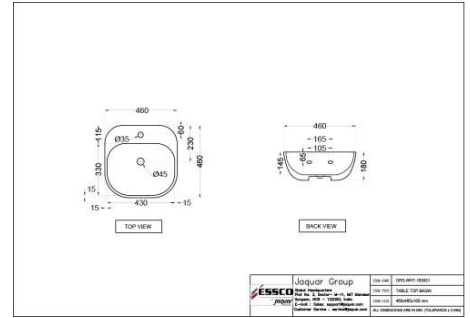

CMS-WHT-103801

Wall Hung Basin

Price: 2775.00 INR