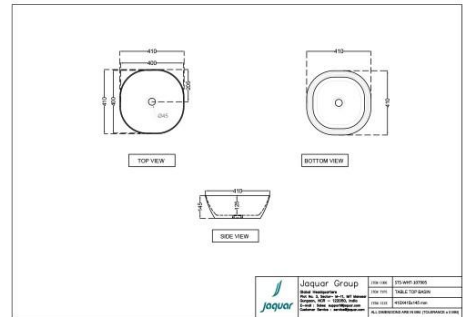

## Wash Basin

---

# Wash Basin

STS-WHT-107905

Table Top Basin

Price: 2850.00 INR

STS-WHT-107903

Table Top Basin

Price: 2475.00 INR

STS-WHT-107901