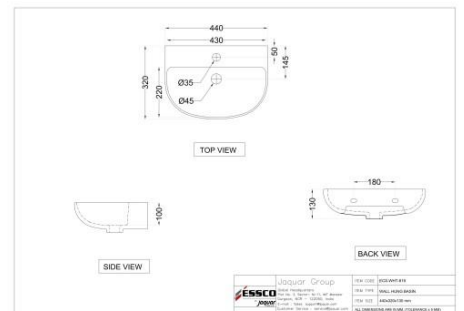

Wash Basin

ECS-WHT-805

Wall Hung Basin

Price: 1525.00 INR

ECS-WHT-811

Wall Hung Basin

Price: 1400.00 INR

ECS-WHT-819

Wall Hung Basin

Price: 1375.00 INR