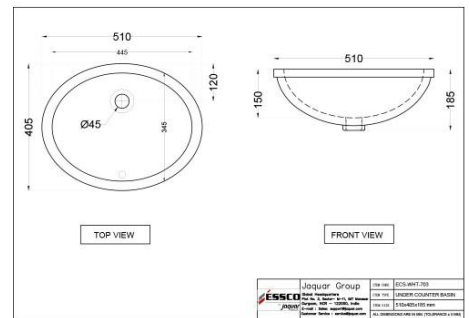

# Wash Basin

ECS-WHT-601

Counter Top Basin

Price: 2500.00 INR

ECS-WHT-703

Under Counter Basin

Price: 1925.00 INR

ECS-WHT-803