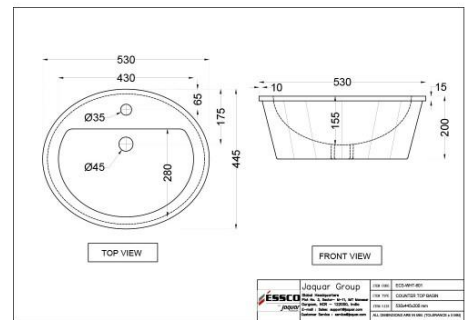

Wash Basin

ECS-WHT-601

Counter Top Basin

Price: 2500.00 INR