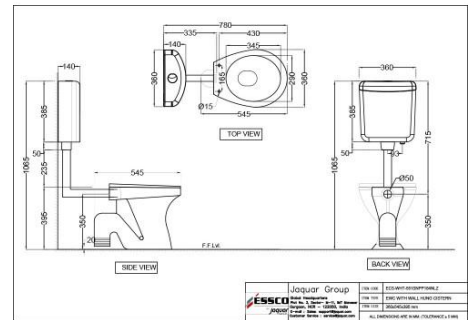

ELEMENTS

Elements

ECS-WHT-551PNPP184NLZ

EWC P Trap

Price: 4400.00 INR

ECS-WHT-551SNPP184NLZ

EWC S Trap

Price: 4400.00 INR