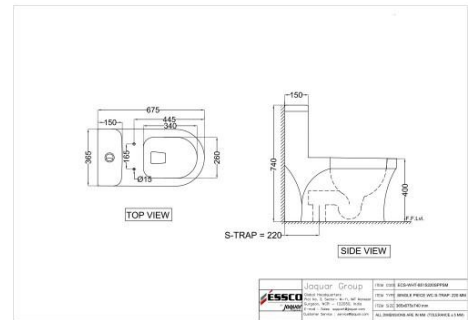

ECS-WHT-851S300SPPSM

Single Piece WC

Price: 14900.00 INR

ECS-WHT-851S220SPPSM

Single Piece WC

Price: 10900.00 INR

ECS-WHT-351SPPZ

Extended Wall Hung WC