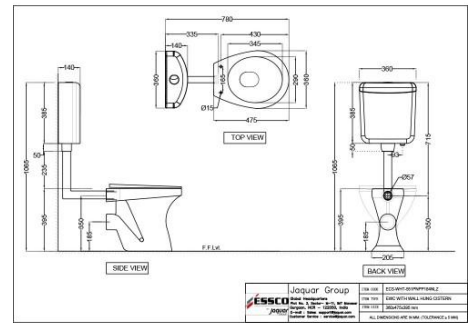

ELEMENTS

Elements

ECS-WHT-551PNPP184NLZ

EWC P Trap

Price: 4400.00 INR

ECS-WHT-551SNPP184NLZ

EWC S Trap

Price: 4400.00 INR