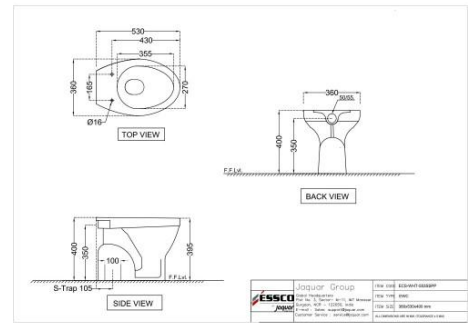

ECS-WHT-355SNPP

Anglo Indian WC

Price: 5500.00 INR