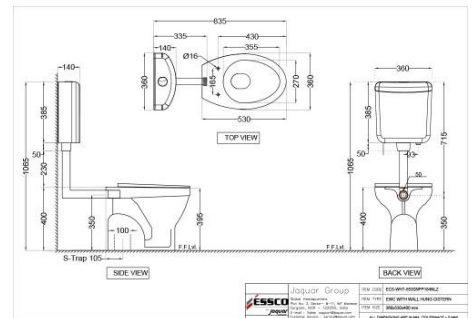

ECS-WHT-553SNPP184NLZ

EWC S Trap

Price: 4500.00 INR