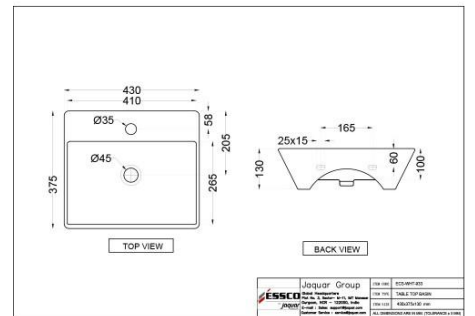

Price: 1550.00 INR

ECS-WHT-455LE

Asian Pan

Price: 1775.00 INR

ECS-WHT-933

Table Top Basin

Price: 2575.00 INR

Elements