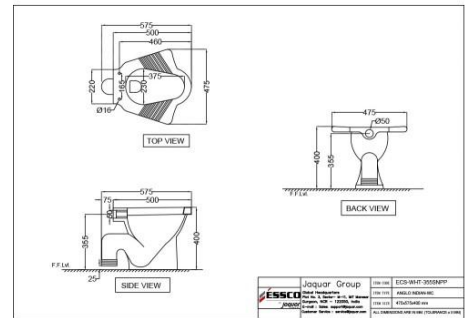

ECS-WHT-355PNPP

Anglo Indian-WC

Price: 5500.00 INR