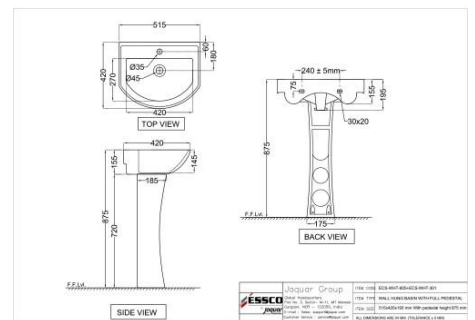

Elements

ECS-WHT-309
Half Pedestal
Price: 1225.00 INR

ECS-WHT-805
Wall Hung Basin
Price: 1525.00 INR