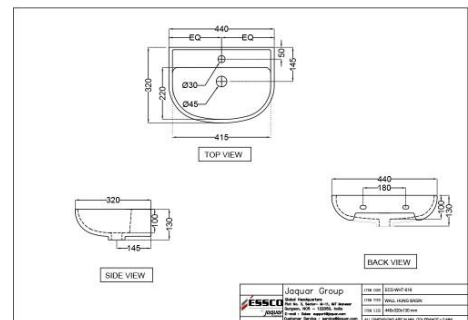

Elements

ECS-WHT-811

Wall Hung Basin

Price: 1400.00 INR

ECS-WHT-813

Wall Hung Basin

Price: 1525.00 INR

ECS-WHT-819

Wall Hung Basin

Price: 1375.00 INR