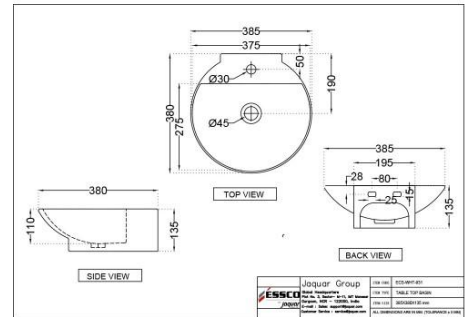

ECS-WHT-901

Table Top Basin

Price: 2000.00 INR