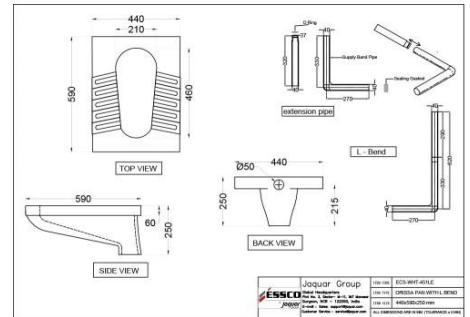

ECS-WHT-451

Orissa Pan

Price: 1900.00 INR

Elements

ECS-WHT-451LE

Orissa Pan

Price: 2175.00 INR

ECS-WHT-453