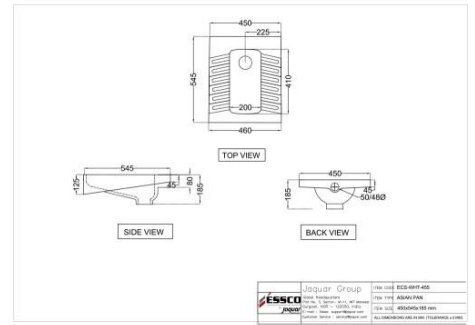

Elements

ECS-WHT-455

Asian Pan

Price: 1550.00 INR