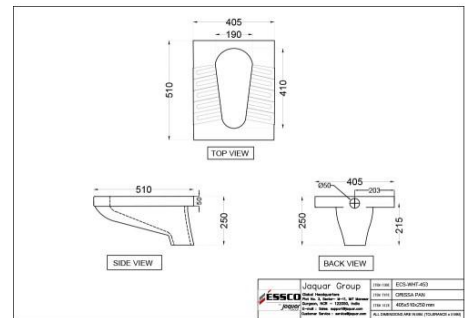

ECS-WHT-453LE

Orissa Pan

Price: 1600.00 INR