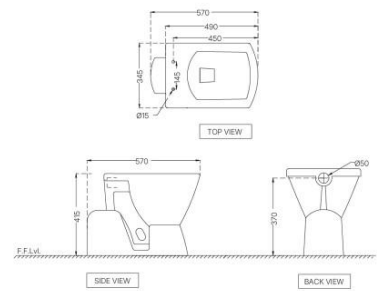

ECS-WHT-551PSPP

EWC P Trap

Price: 3250.00 INR