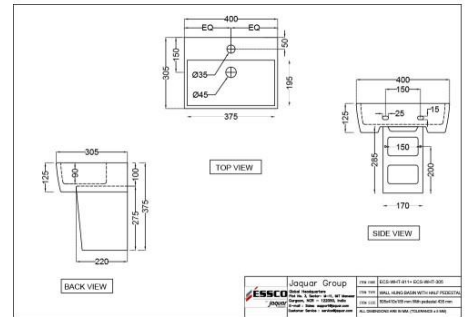

ECS-WHT-805
Wall Hung Basin
Price: 1525.00 INR

Elements

ECS-WHT-811

Wall Hung Basin

Price: 1400.00 INR

ECS-WHT-813

Wall Hung Basin

Price: 1525.00 INR