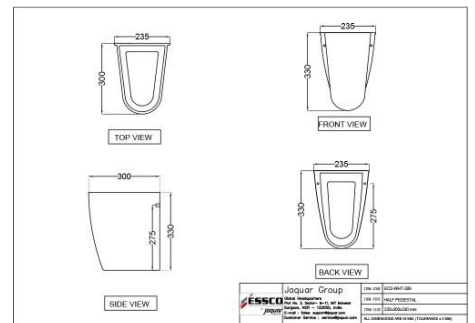

Full Pedestal

Price: 1225.00 INR

ECS-WHT-801

Wall Hung Basin

Price: 1850.00 INR

Elements

ECS-WHT-817
Wall Hung Basin
Price: 1825.00 INR

ECS-WHT-309
Half Pedestal
Price: 1225.00 INR