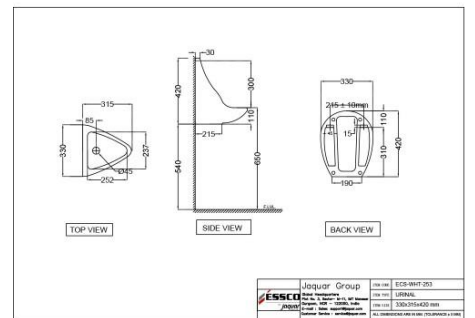

ECS-WHT-253

Urinal

Price: 1700.00 INR