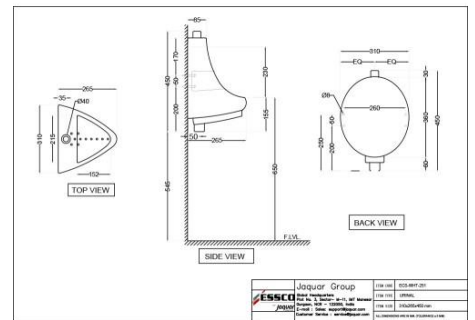

ECS-WHT-819

Wall Hung Basin

Price: 1375.00 INR

Elements

ECS-WHT-251

Urinal

Price: 1575.00 INR

ECS-WHT-253