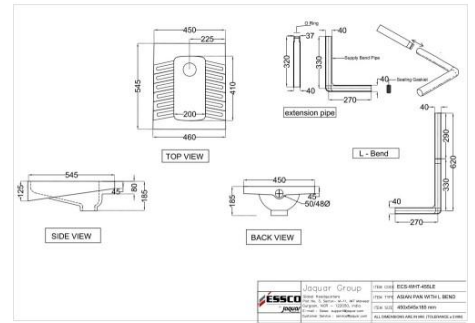

ECS-WHT-455LE

Asian Pan

Price: 1775.00 INR