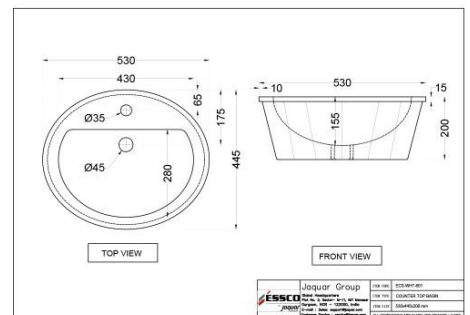

Elements

ECS-WHT-931

Table Top Basin

Price: 2250.00 INR

ECS-WHT-901

Table Top Basin

Price: 2000.00 INR

ECS-WHT-601

Counter Top Basin

Price: 2500.00 INR