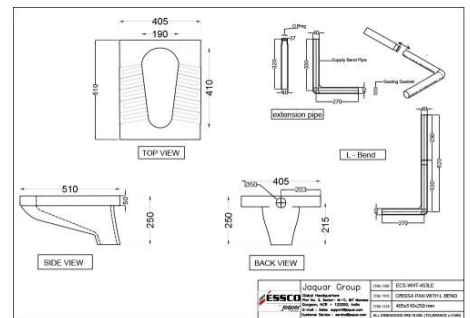

Elements

ECS-WHT-451LE

Orissa Pan

Price: 2175.00 INR

ECS-WHT-453

Orissa Pan

Price: 1475.00 INR

ECS-WHT-453LE

Orissa Pan

Price: 1600.00 INR