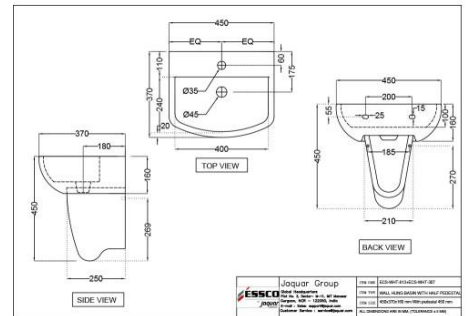

ECS-WHT-805
Wall Hung Basin
Price: 1525.00 INR

Elements

ECS-WHT-811

Wall Hung Basin

Price: 1400.00 INR

ECS-WHT-813

Wall Hung Basin

Price: 1525.00 INR