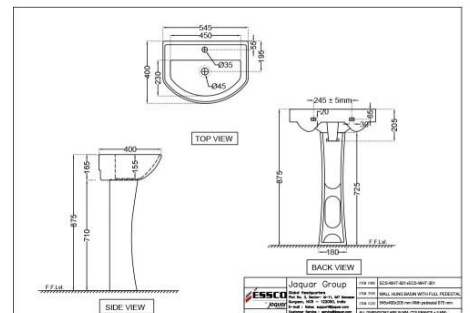

Full Pedestal

Price: 1225.00 INR

ECS-WHT-801

Wall Hung Basin

Price: 1850.00 INR

Elements

ECS-WHT-817
Wall Hung Basin
Price: 1825.00 INR

ECS-WHT-309
Half Pedestal
Price: 1225.00 INR