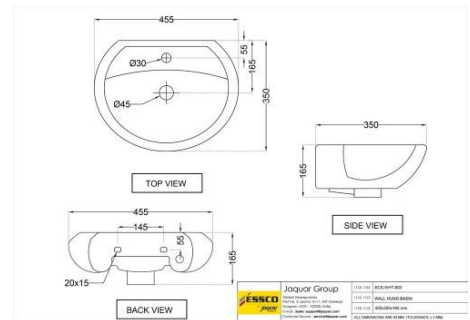

ECS-WHT-841

Wall Hung Corner Basin

Price: 1250.00 INR

Elements

ECS-WHT-501

Semi Recessed Basin

Price: 2650.00 INR

ECS-WHT-301