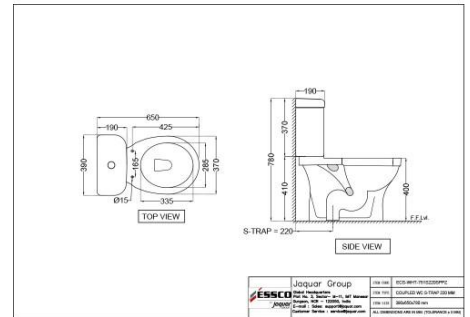

Price: 6800.00 INR

Elements

ECS-WHT-751S220SPPZ

Bowl with Cistern for Coupled WC

Price: 6450.00 INR

ECS-WHT-751P180SPPZ

Bowl with cistern for Coupled WC

Price: 6450.00 INR