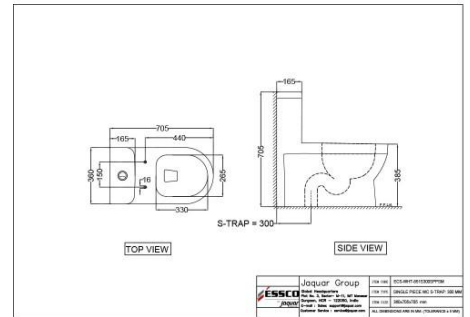

ECS-WHT-851S300SPPSM

Single Piece WC

Price: 14900.00 INR

ECS-WHT-851S220SPPSM

Single Piece WC

Price: 10900.00 INR

ECS-WHT-351SPPZ

Extended Wall Hung WC