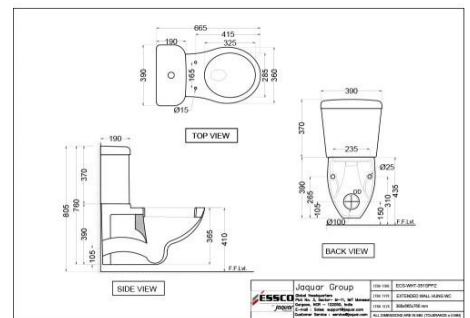

Elements

ECS-WHT-851S300SPPSM

Single Piece WC

Price: 14900.00 INR

ECS-WHT-851S220SPPSM

Single Piece WC

Price: 10900.00 INR

ECS-WHT-351SPPZ

Extended Wall Hung WC

Price: 6800.00 INR