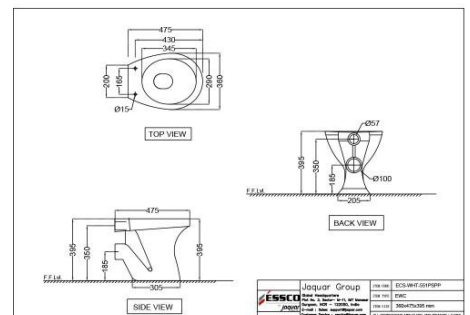

EWC S Trap

Price: 4500.00 INR

ECS-WHT-551PSPP

EWC P Trap

Price: 3250.00 INR

Elements

ECS-WHT-553SSPP

EWC