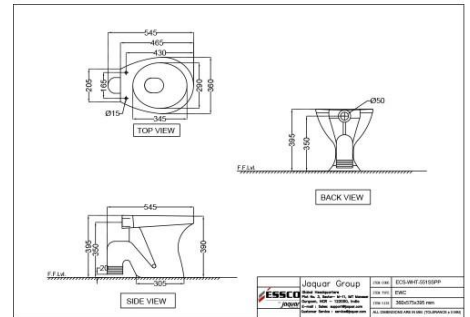

ECS-WHT-553SNPP184NLZ

EWC S Trap

Price: 4500.00 INR

Elements

ECS-WHT-551SSPP

EWC S Trap

Price: 3250.00 INR

ECS-WHT-557NSSPPSM