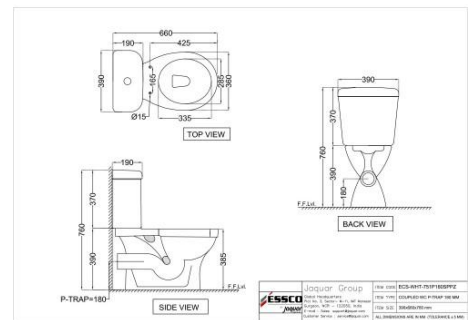

Price: 6800.00 INR

Elements

ECS-WHT-751S220SPPZ

Bowl with Cistern for Coupled WC

Price: 6450.00 INR

ECS-WHT-751P180SPPZ

Bowl with cistern for Coupled WC

Price: 6450.00 INR