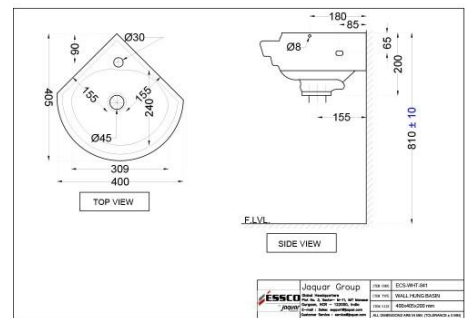

ECS-WHT-841

Wall Hung Corner Basin

Price: 1250.00 INR

Elements

ECS-WHT-501

Semi Recessed Basin

Price: 2650.00 INR

ECS-WHT-301