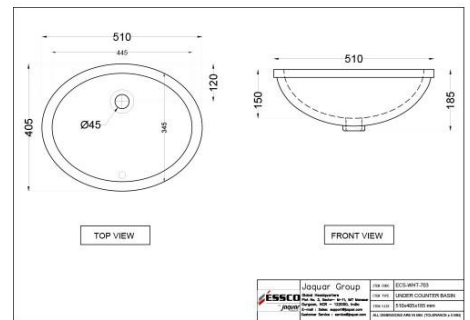

ECS-WHT-803

Wall Hung Basin

Price: 1350.00 INR