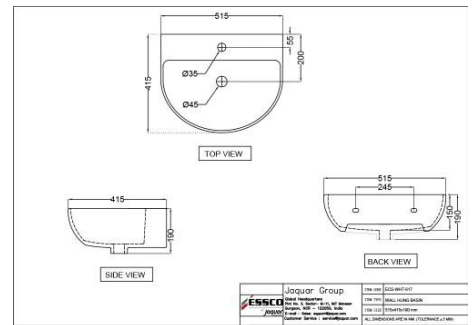

Full Pedestal

Price: 1225.00 INR

ECS-WHT-801

Wall Hung Basin

Price: 1850.00 INR

Elements

ECS-WHT-817
Wall Hung Basin
Price: 1825.00 INR

ECS-WHT-309
Half Pedestal
Price: 1225.00 INR