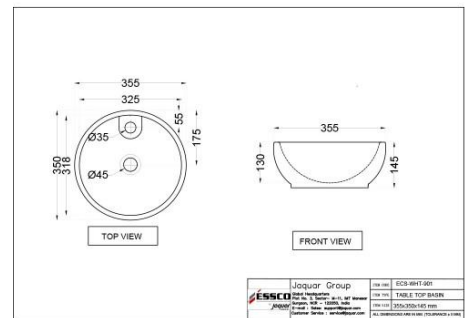

ECS-WHT-931

Table Top Basin

Price: 2250.00 INR

ECS-WHT-901

Table Top Basin

Price: 2000.00 INR

ECS-WHT-601

Counter Top Basin