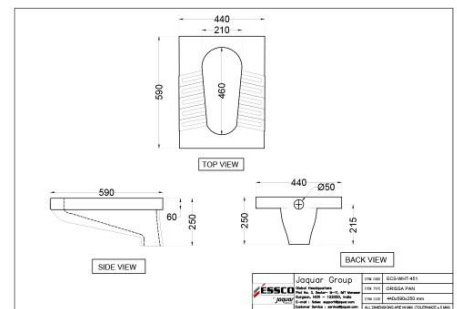

Elements

ECS-WHT-751S220SPPZ

Bowl with Cistern for Coupled WC

Price: 6450.00 INR

ECS-WHT-751P180SPPZ

Bowl with cistern for Coupled WC

Price: 6450.00 INR

ECS-WHT-451

Orissa Pan

Price: 1900.00 INR