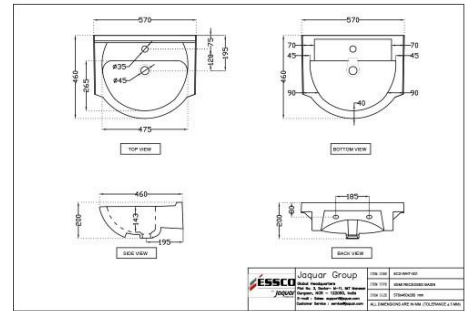

ECS-WHT-841

Wall Hung Corner Basin

Price: 1250.00 INR

Elements

ECS-WHT-501

Semi Recessed Basin

Price: 2650.00 INR

ECS-WHT-301