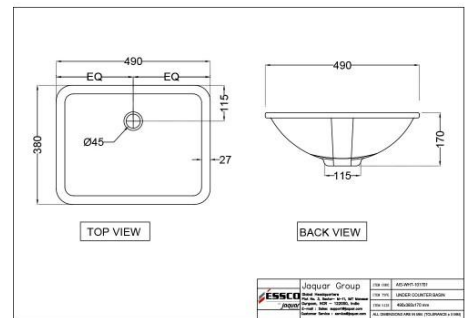

AIS-WHT-101901
 Table Top Basin
 Price: 2675.00 INR

AIS-WHT-101903
 Table Top Basin
 Price: 3100.00 INR

AIS-WHT-101905

Table Top Basin

Price: 2750.00 INR

AIS-WHT-101701

Under Counter Basin

Price: 2250.00 INR

AIS-WHT-101301

Full Pedestal

Price: 1350.00 INR

Disclaimer

- Jaquar reserves the right at its sole discretion, to change/modify/alter any product specification at any time without notice, where improvement can be effected in design, development and dimensions.
- Although the information shown in this catalogue is updated to the extent possible but the same may vary. It is advisable to consult our local representative or check in a period manner for latest technical and other updates.
- The prices are subject to change without notice and those ruling at the time of supply will be charged.
- Colours & sizes of product images shown in the Website may vary in reality