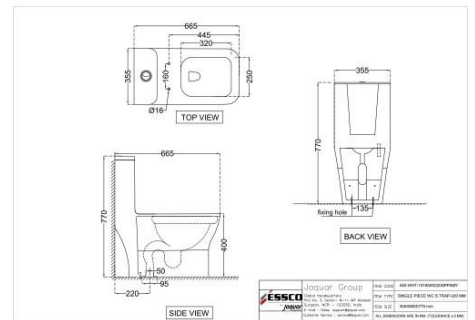

AIS-WHT-101551PSPPSM

EWC With PP Soft Close Slim Seat Cover

Price: 4150.00 INR

AIS-WHT-101855S300SPPSMY

Rimless Single Piece WC

Price: 12300.00 INR

AIS-WHT-101855S220SPPSMY

Rimless Single Piece WC

Price: 12300.00 INR