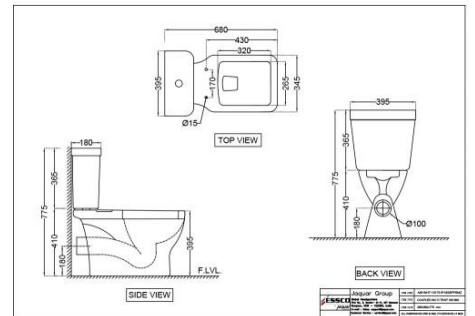

AIS-WHT-101855S220SPPSMY

Rimless Single Piece WC

Price: 12300.00 INR

Aspire

AIS-WHT-101751S220SPPSMZ

Bowl with Cistern for Coupled WC

Price: 8150.00 INR

AIS-WHT-101751P180SPPSMZ

Bowl with Cistern for Coupled WC

Price: 8150.00 INR

AIS-WHT-101853P180SPPSM

Rimless Single Piece WC

Price: 12000.00 INR

Aspire

AIS-WHT-101853S220SPPSM

Rimless Single Piece WC