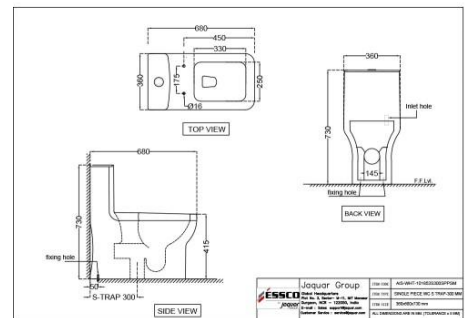

AIS-WHT-101151

Floor Mounted Bidet

Price: 5150.00 INR