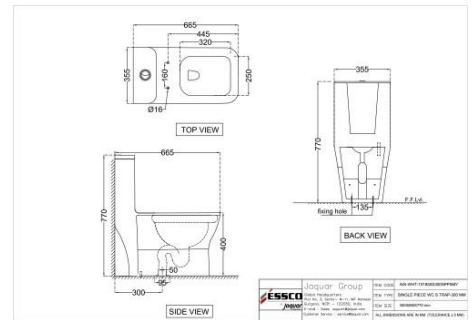

AIS-WHT-101855S220SPPSMY

Rimless Single Piece WC

Price: 12300.00 INR