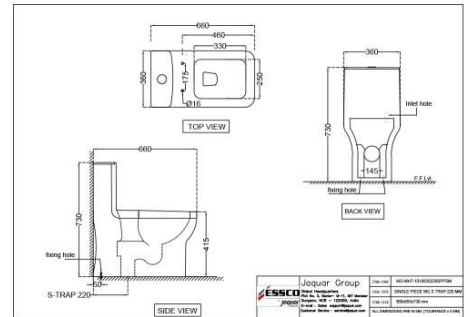

AIS-WHT-101853S220SPPSM

Rimless Single Piece WC

Price: 12000.00 INR

AIS-WHT-101853S300SPPSM

Rimless Single Piece WC

Price: 12000.00 INR