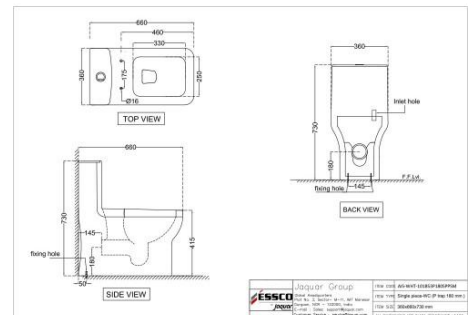

Bowl with Cistern for Coupled WC

Price: 8150.00 INR

AIS-WHT-101853P180SPPSM

Rimless Single Piece WC

Price: 12000.00 INR

Aspire

AIS-WHT-101853S220SPPSM

Rimless Single Piece WC