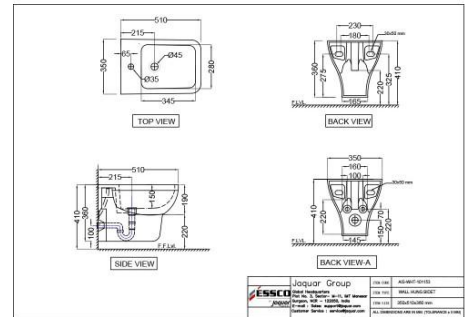

Price: 12000.00 INR

AIS-WHT-101853S300SPPSM

Rimless Single Piece WC

Price: 12000.00 INR

AIS-WHT-101151

Floor Mounted Bidet

Price: 5150.00 INR

AIS-WHT-101153
 Wall Mounted Bidet
 Price: 4200.00 INR