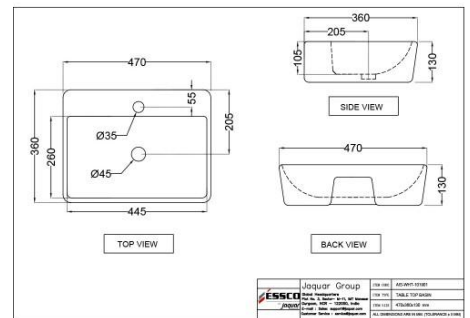

AIS-WHT-101903
Table Top Basin
Price: 3100.00 INR