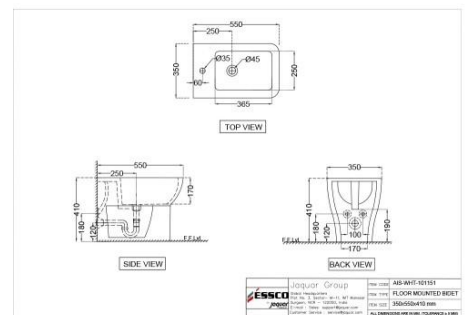

Price: 12000.00 INR

AIS-WHT-101853S300SPPSM

Rimless Single Piece WC

Price: 12000.00 INR

AIS-WHT-101151

Floor Mounted Bidet

Price: 5150.00 INR

AIS-WHT-101153
 Wall Mounted Bidet
 Price: 4200.00 INR