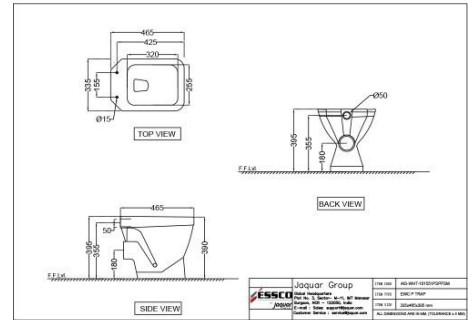

AIS-WHT-101855S300SPPSMY

Rimless Single Piece WC

Price: 12300.00 INR