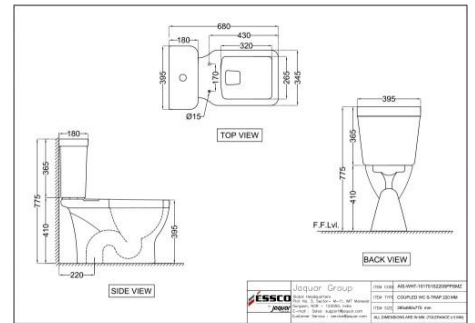

AIS-WHT-101855S220SPPSMY

Rimless Single Piece WC

Price: 12300.00 INR

Aspire

AIS-WHT-101751S220SPPSMZ

Bowl with Cistern for Coupled WC

Price: 8150.00 INR

AIS-WHT-101751P180SPPSMZ

Bowl with Cistern for Coupled WC

Price: 8150.00 INR

AIS-WHT-101853P180SPPSM

Rimless Single Piece WC

Price: 12000.00 INR

Aspire

AIS-WHT-101853S220SPPSM

Rimless Single Piece WC