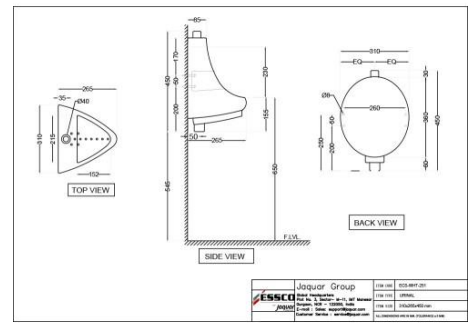

ECS-WHT-251

????????

Price: 1575.00 INR