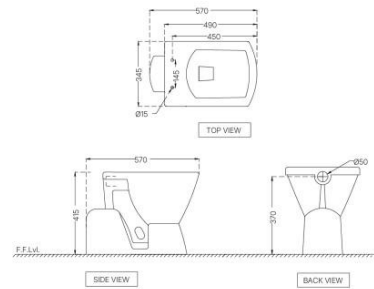

ECS-WHT-551SSPP

EWC S ???????

Price: 3250.00 INR