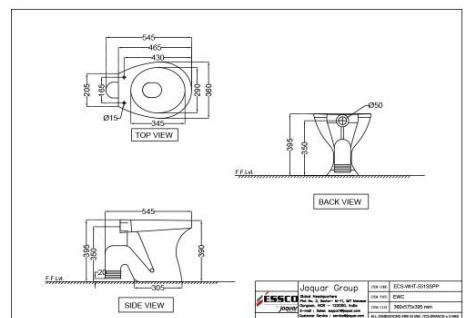

ECS-WHT-551PSPP

EWC P ???????

Price: 3250.00 INR