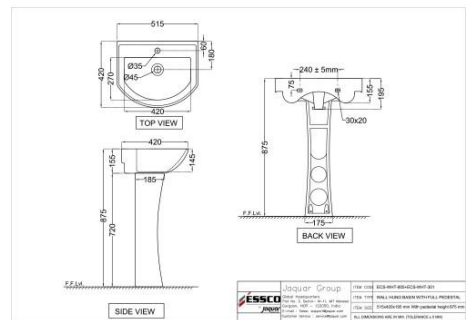

ECS-WHT-309

??? ???????????

Price: 1225.00 INR