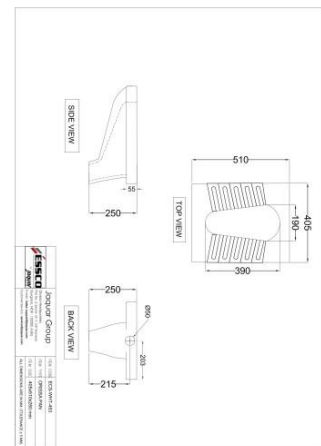

ECS-WHT-453LE

????? ?????

Price: 1600.00 INR