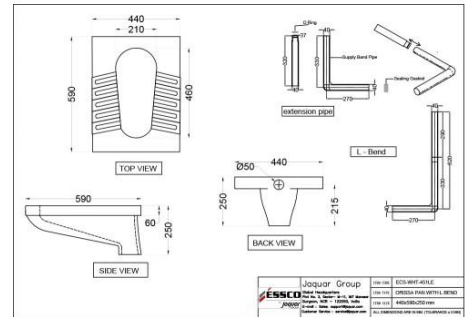

ECS-WHT-453

????? ?????

Price: 1475.00 INR