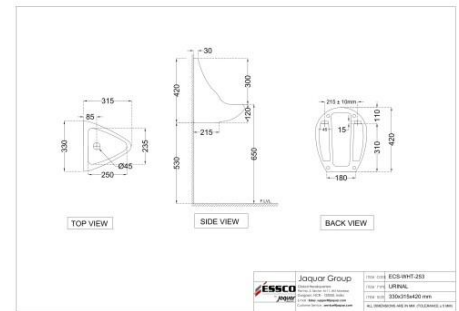

ECS-WHT-253

????????

Price: 1700.00 INR