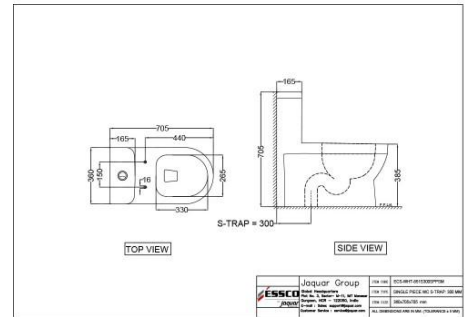

ECS-WHT-851S220SPPSM

???????? WC

Price: 10900.00 INR