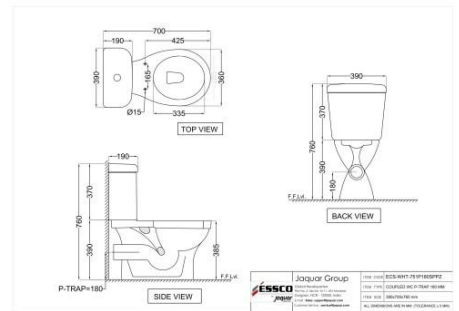

ECS-WHT-451

????? ??????

Price: 1900.00 INR