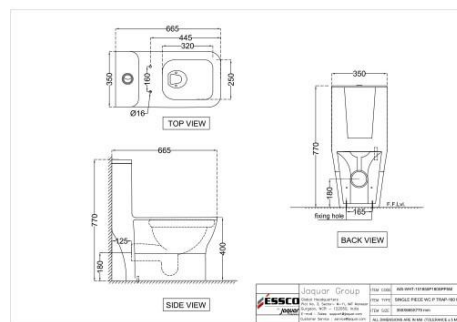

AIS-WHT-101951SPPSM

???? ?????? WC

Price: 5950.00 INR