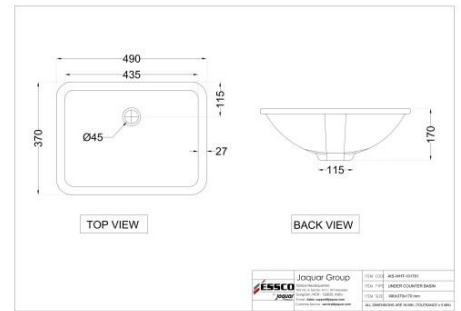

AIS-WHT-101301

Wall Hung Basin with Full Pedestal

Price: 1350.00 INR