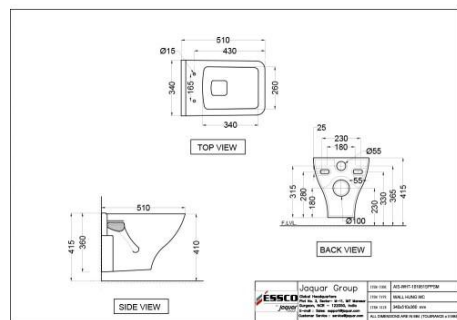

AIS-WHT-101551SSPPSM

EWC

Price: 4150.00 INR