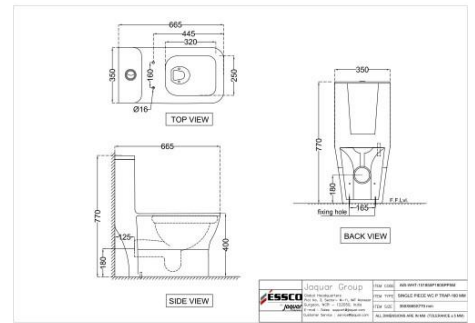

AIS-WHT-101951SPPSM

???? ?????? WC

Price: 5950.00 INR