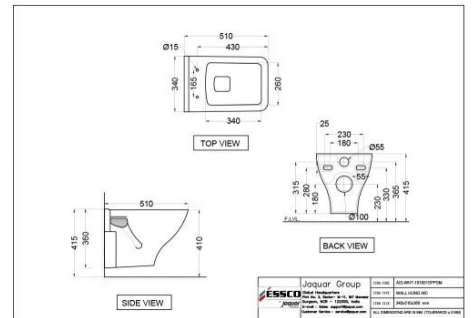

AIS-WHT-101551SSPPSM

EWC

Price: 4150.00 INR