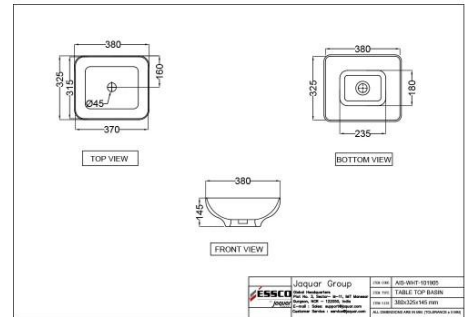

AIS-WHT-101701

?????? ? ? ? ? ? ? ? ? ? ?

Price: 2250.00 INR